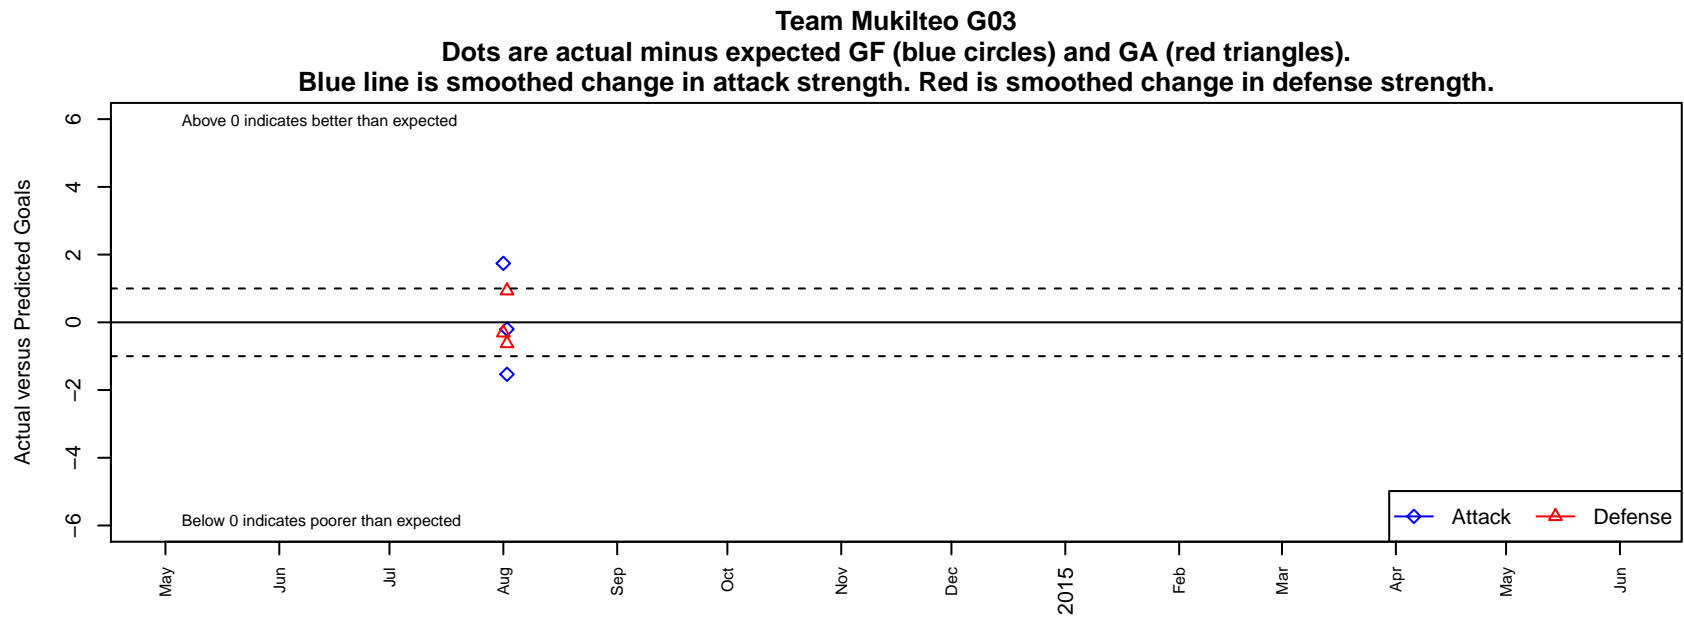

# Team Mukilteo G03

, WA  
G03 total strength=38  
attack=0.22 defense=0.02

alt names used:  
Team Mukilteo

Venues played:  
2014 Strawberry Classic GU11

<b>date</b>	<b>home</b>		<b>away</b>		<b>venue</b>	<b>pred.home</b>	<b>pred.away</b>
2014-08-02	Team Mukilteo G03	3	ISC Gunners Select G03	7	2014 Strawberry Classic GU11	3.20	6.38
2014-08-02	Team Mukilteo G03	0	North Whidbey Islanders G03	11	2014 Strawberry Classic GU11	1.53	11.93
2014-08-01	Kent Panthers FC G03	3	Team Mukilteo G03	5	2014 Strawberry Classic GU11	2.69	3.26